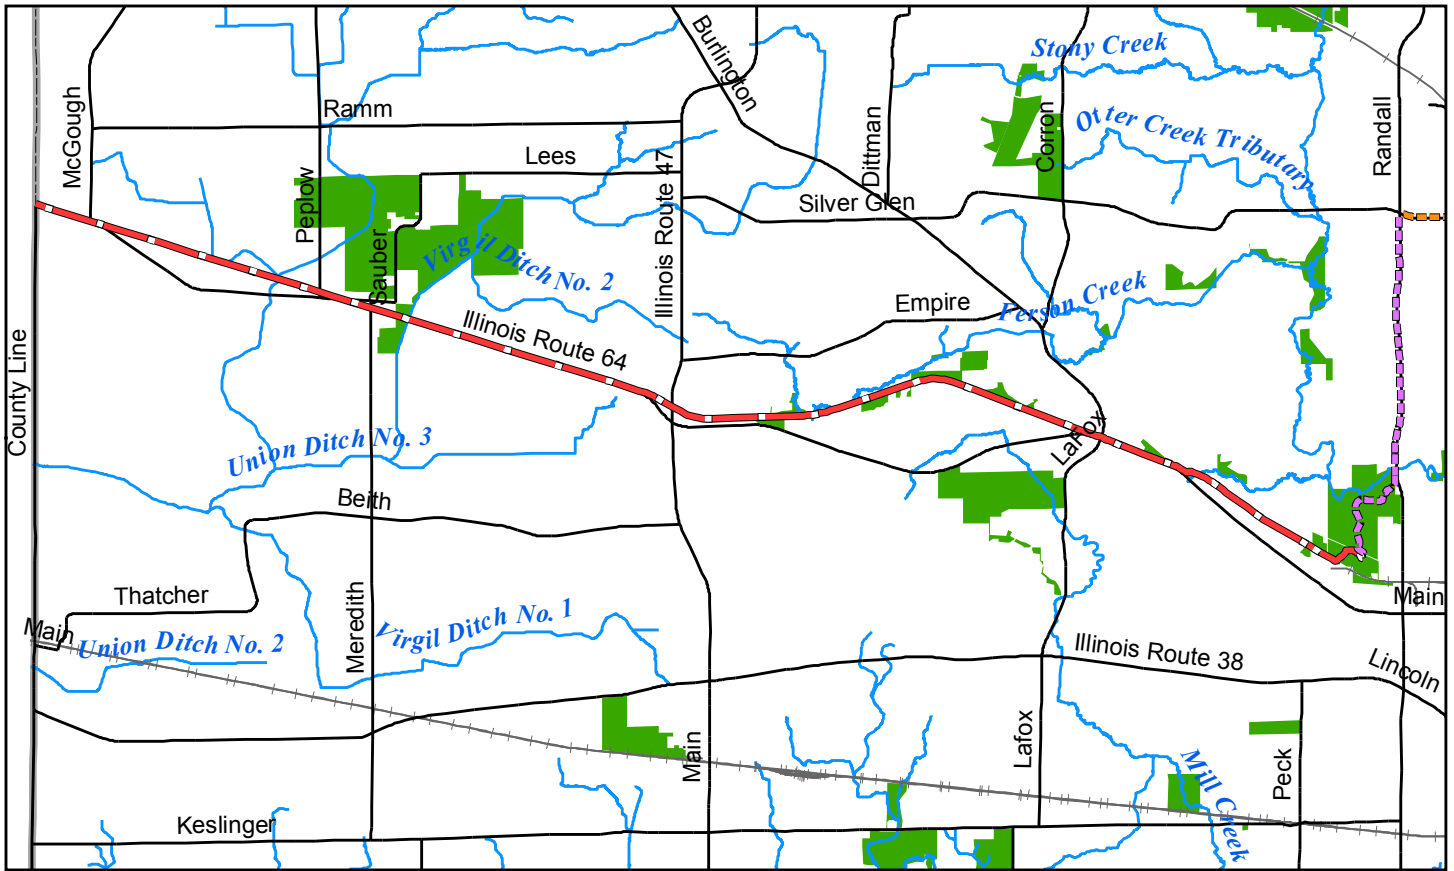

Great Western Trail

Great Western Trail
 Total trail miles = 14
 Acreage = 328

Information: (630) 232-5980
www.kaneforest.com
 Hours: Daily, Sunrise-Sunset

Legend	
	Major Road
	Railroad
	Creek
	Forest Preserve
	Kane County

Trail Information	
	Great Western Regional Bike Trail 14 miles, screenings
	Randall Road Trail 3.74 miles, asphalt
	River Bend Trail, asphalt