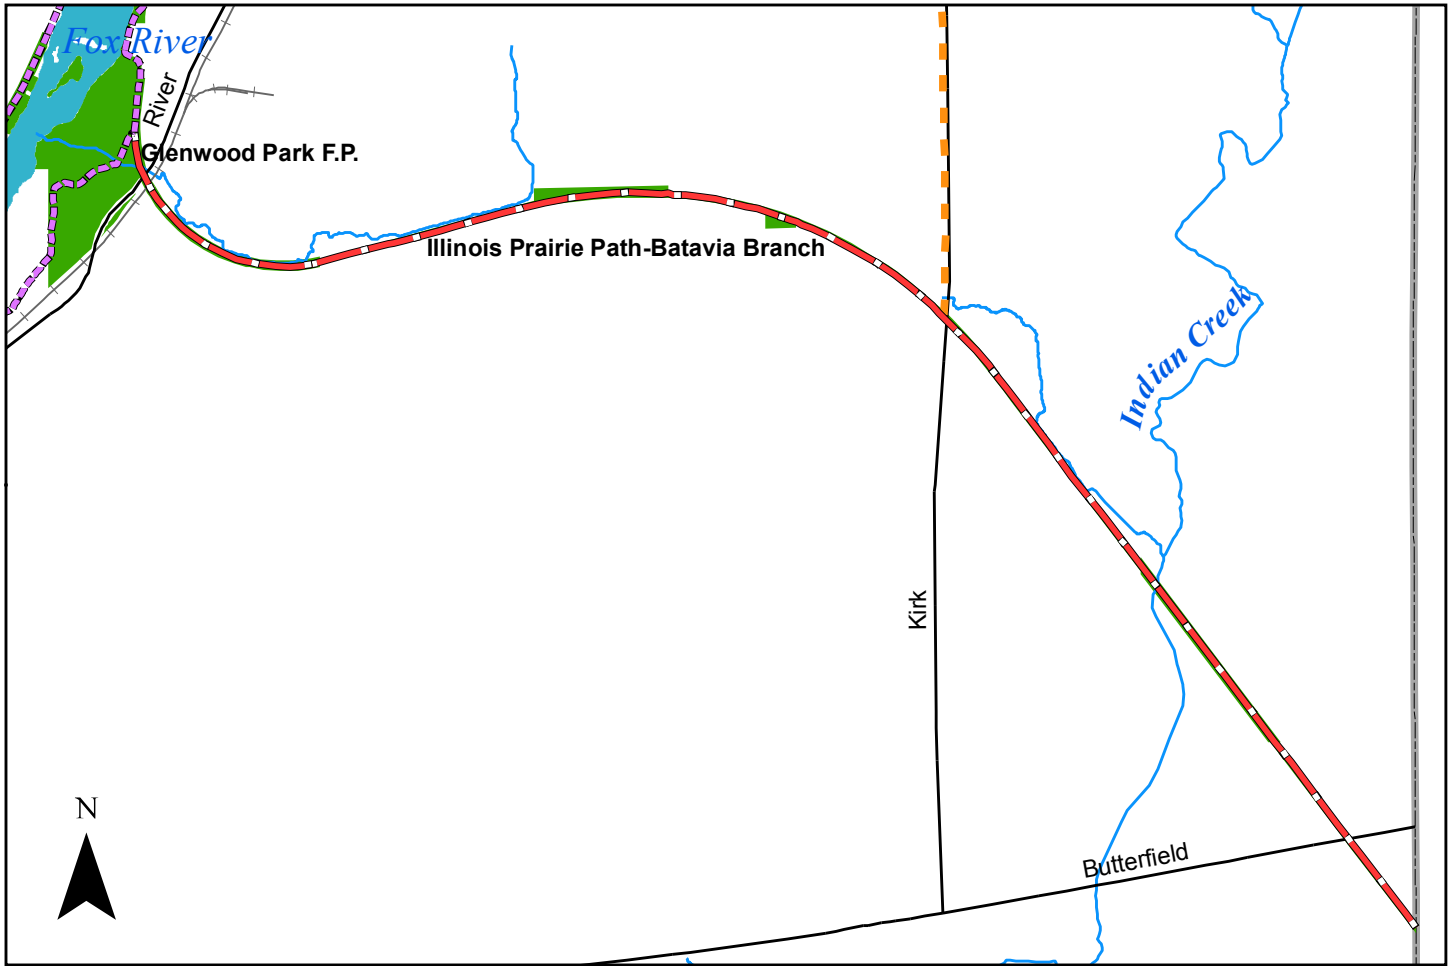

Illinois Prairie Path - Batavia Spur

Illinois Prairie Path - Batavia Spur
 Total trail miles = 3.1 (in Kane County)
 Acreage = 29

Information: (630) 232-5980
www.kaneforest.com
 Hours: Daily, Sunrise-Sunset